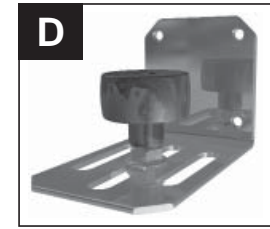

Adjust-A-Stop
#710899

Stay Guide
6', 8' & 10' Lengths

Offset Stay Roller
#710806

Horizontal Box Girt
#235

Ag Girt
#37Girt

Center Latch - 15"
#714380

Jamb Latch - 7" or 4"
#718106 & 728091

Jumbo Door Pull
#710654