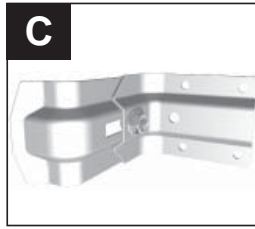

Adjust-A-Stop
#710899

Stay Guide
6', 8' & 10' Lengths

Offset Stay Roller
#710806

Horizontal Box Girt
#235

Ag Girt
#37Girt

Center Latch - 15"
#714380

Jamb Latch - 7" or 4"
#718106 & 728091

Jumbo Door Pull
#710654