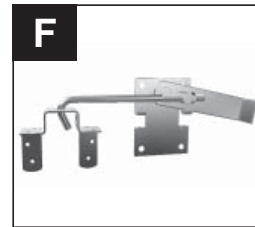

Adjust-A-Stop
#710899

Stay Guide
6', 8' & 10' Lengths

Offset Stay Roller
#710806

Horizontal Box Girt
#235

Ag Girt
#37Girt

Center Latch - 15"
#714380

Jamb Latch - 7" or 4"
#718106 & 728091

Jumbo Door Pull
#710654

Vertical Double Couple
#216

Center Stop
#711271

Keyhole Track
8', 10', 12', 16', 20'

Universal Bracket
#646505

Face Mount Track
Bracket
#646512

Track & Cover Bracket
#646513

Double Track Bracket
#646801

Track Cover
10'6" Length