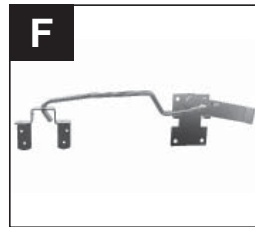

Adjust-A-Stop
#710899

Stay Guide
6', 8' & 10' Lengths

Offset Stay Roller
#710806

Horizontal Box Girt
#235

Ag Girt
#37Girt

Center Latch - 15"
#714380

Jamb Latch - 7" or 4"
#718106 & 728091

Jumbo Door Pull
#710654

Vertical Double Couple
#216

Center Stop
#711271

Keyhole Track
8', 10', 12', 16', 20'

Universal Bracket
#646505

Face Mount Track
Bracket
#646512

Track & Cover Bracket
#646513

Double Track Bracket
#646801

Track Cover
10'6" Length