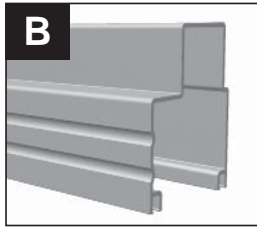

Bottom Rail
#244