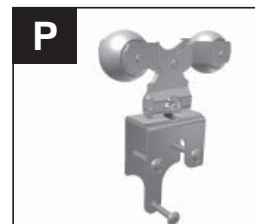

Track End Caps
#711489

Face Mount End Trim
#711210

Splice Collar
#465101

Trolley - 9.5
#714497

Trolley - Single
#714496