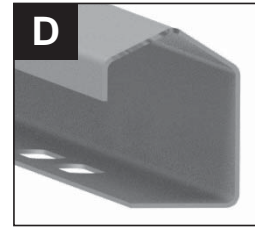

Adjust-A-Stop
#710899

Stay Guide
6', 8' & 10' Lengths

Offset Stay Roller
#710806

Horizontal Box Girt
#235

Ag Girt
#37Girt

Center Latch - 15"
#714380

Jamb Latch - 7" or 4"
#718106 & 728091

Jumbo Door Pull
#710654