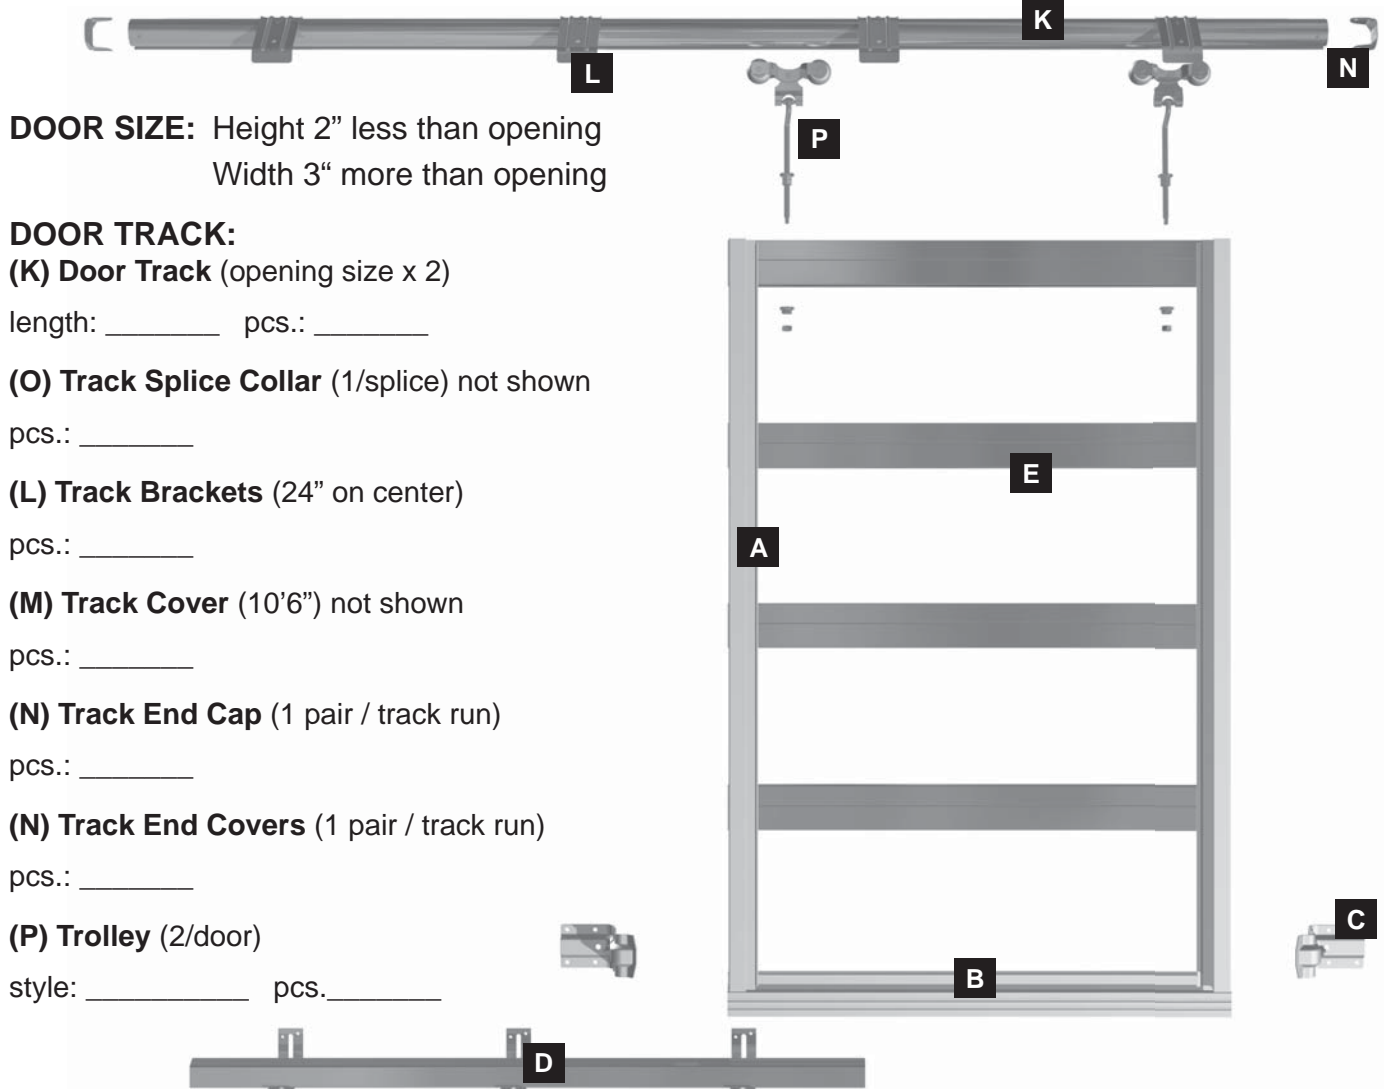

KWIK-FRAME SLIDING DOOR SYSTEM - WORKSHEET

DOOR SIZE: Height 2" less than opening
Width 3" more than opening

DOOR TRACK:

(K) Door Track (opening size x 2)

length: _____ pcs.: _____

(O) Track Splice Collar (1/splice) not shown

pcs.: _____

(L) Track Brackets (24" on center)

pcs.: _____

(M) Track Cover (10'6") not shown

pcs.: _____

(N) Track End Cap (1 pair / track run)

pcs.: _____

(N) Track End Covers (1 pair / track run)

Note: When using stay guide rail system, use jamb mount stop for the door stop.

(D) Stay Guide Rail

Note: Length needs to be 60% of door width. Use with alum. bottom door rail.

length: _____ pcs.: _____

DOOR RAILS:

INSTALLATION NOTES:

- Door track length is to be double the width of the opening size.
- Single trolleys will support a door up to 450lbs.

KWIK-FRAME SLIDING DOOR SYSTEM

Vertical Side Rail
#200

Bottom Rail
#244